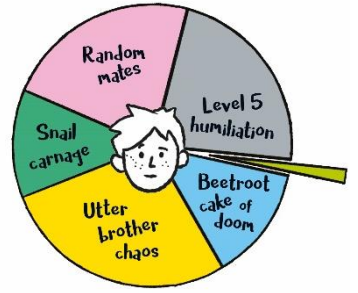

Pie Chart Book Review

Create a pie chart to help a friend decide if they want to read Planet Stan.

Pie chart slices are called sectors - the largest sectors should represent what you think is most important about the book.

Here are some questions to help: What did you enjoy most about the story? Did you have a favourite character? Can you use an adjective to describe how it made you feel? Would you compare it to another book? What was your favourite chart?